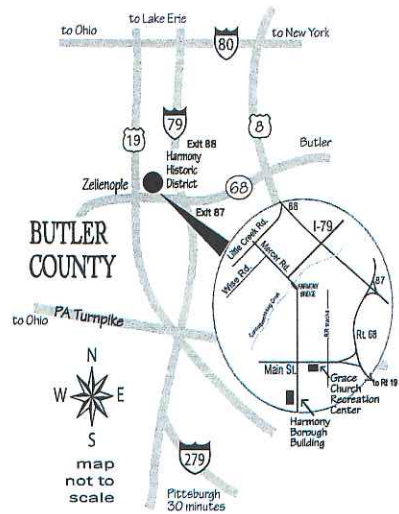

For more details on the day's events:

www.harmonymuseum.org

Facebook Harmony PA Park Board and 2018
Harmony Silvester

DECEMBER 31, 2018
New Year's Eve

12th Annual

HARMONY SILVESTER

5K Run – 3:30 PM

1 Mile Fun Run – 4:15 PM

Silvester Celebration – 6:00 PM

The Harmony Silvester Celebration is a family focused event in Historic Harmony that honors its German heritage by celebrating Silvester (New Year's Eve) on German time.

Make this your last run of 2018!

Directions:

Parking at available at Grace Church
538 Main Street, Harmony, PA 16037

Registration also available on-line at:

<https://runsignup.com/Race/PA/Harmony/Silvester>

Thanks to our Sponsors:

- Indian Brave Campground
- Harmony Warehouses
- US Liner
- Robinson
- Veka
- The Murray Agency

Race Location:

Start and finish in center of Historic Harmony. Free parking at Grace Church and nearby lots. Registration will be inside Grace Church Youth Center as well as changing facilities.